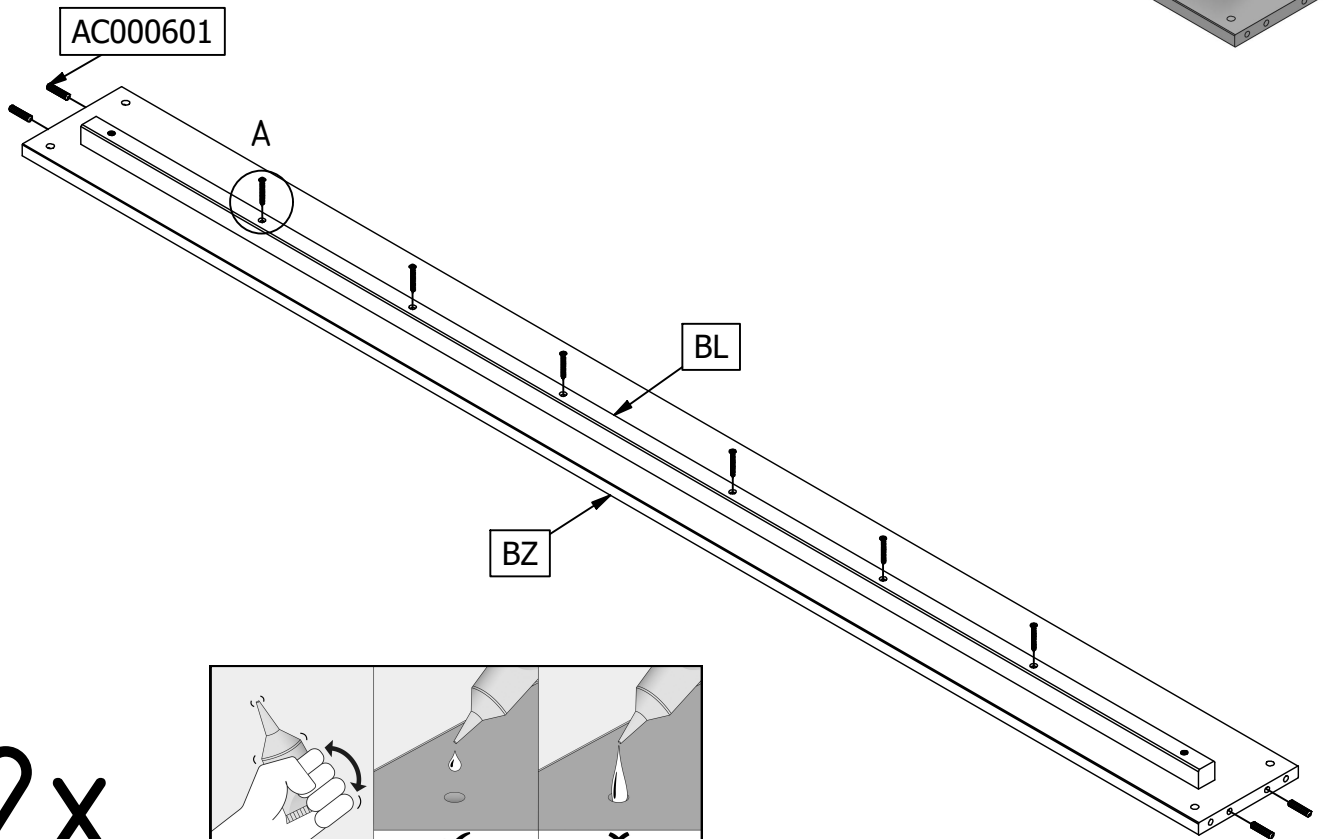

1

2x

Het gebruik van een klein beetje houtlijm is noodzakelijk voor een goede verbinding
Für eine stabile Verbindung ist ein bisschen Holzleim erforderlich
Un peu de colle à bois est nécessaire pour un assemblage solide
The use of a little wood glue is necessary for proper connection