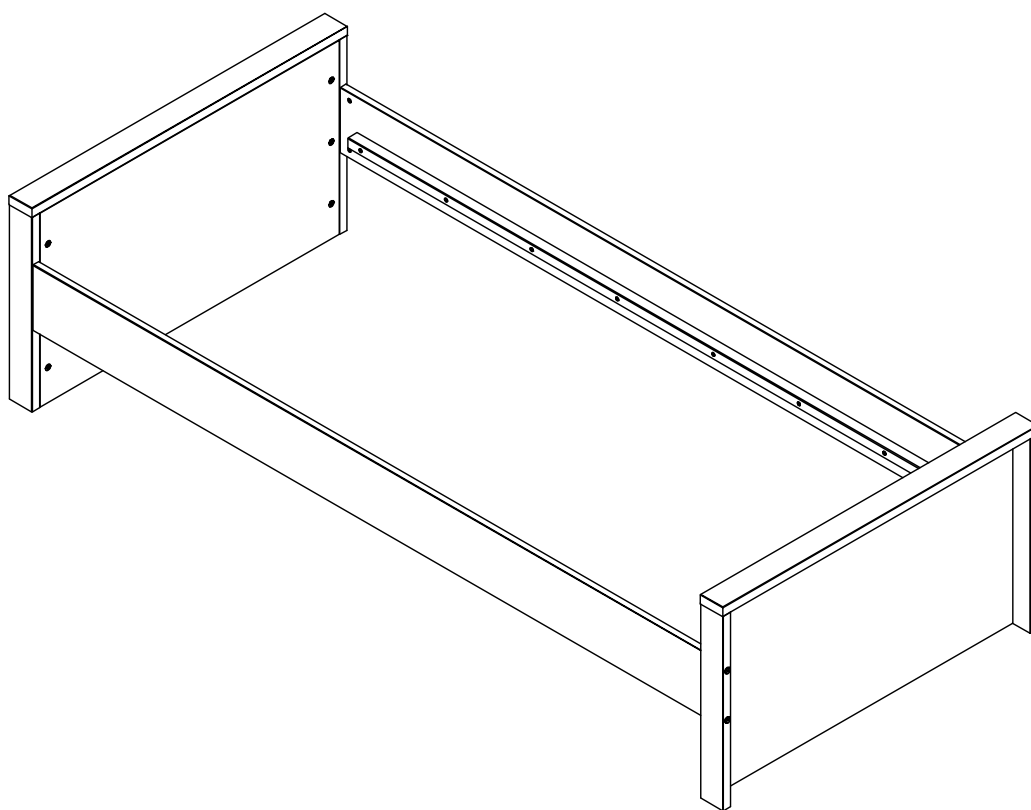

MORRIS BED

BETT - LIT - BED

MADE BY
wood

Qty	Code	Thickness	Length	Width
2	AL	24	945	68
2	BL	28	1900	28
2	BZ	18	2000	170
2	HV	15	896	504
2	P-LA-RV	24	504	68
2	P-LV-RA	24	504	68

12	Ø15mm	AC000102	
12	24mm	AC000103	
8	M6x10x12.9mm	AC000107	
8	M6x100mm	AC000122	
16	4.5x40mm	AC000206	
1	SW4	AC000216	
22	8x35mm	AC000601	
1	Glue	AC000607	