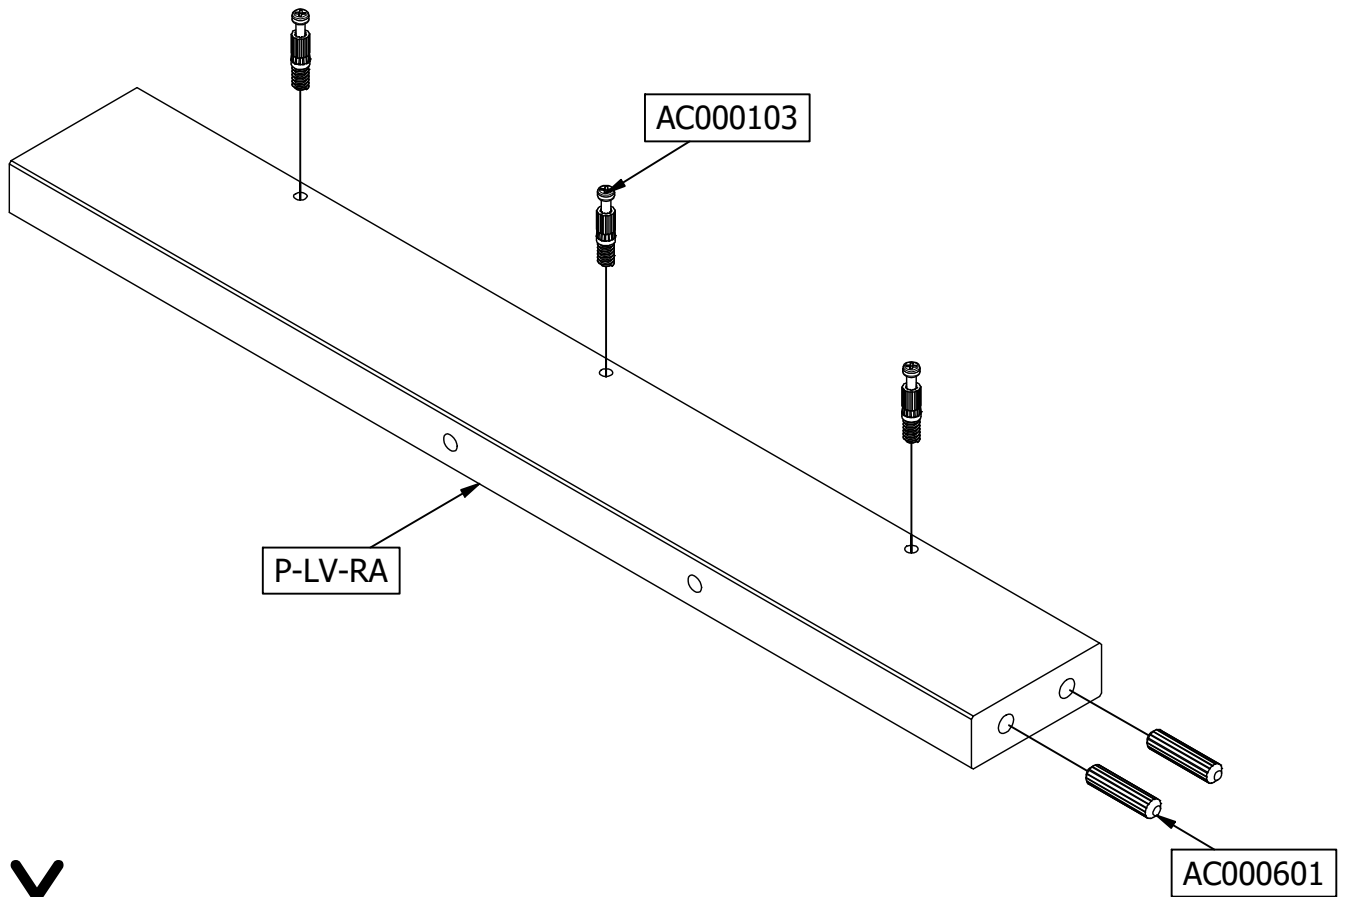

MORRIS BED

BETT - LIT - BED

MADE BY
wood

Qty	Code	Thickness	Length	Width
2	AL	24	945	68
2	BL	28	1900	28
2	BZ	18	2000	170
2	HV	15	896	504
2	P-LA-RV	24	504	68
2	P-LV-RA	24	504	68

12	Ø15mm	AC000102	
12	24mm	AC000103	
8	M6x10x12.9mm	AC000107	
8	M6x100mm	AC000122	
16	4.5x40mm	AC000206	
1	SW4	AC000216	
22	8x35mm	AC000601	
1	Glue	AC000607	

2

2x

3

2x

4

2x

5

2x